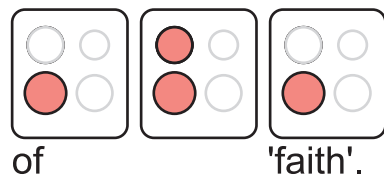

# Let Go Of Faith

for SMULE'S  
iPhone Ocarina

Root: G  
Mode: Ionian

Traditional Hymn  
Arrangement by Manda  
New Lyrics by Manda

Let go of 'faith'  
It's 'truth' we need.  
And 'faith' steps in its way.

From birth to grave  
We must seek truth  
Or live as haunted slaves.

*second verse*

If you claim you know  
You don't learn more  
There is always *more* to know

As we live and love  
And work for peace  
Seeking truth is how we grow