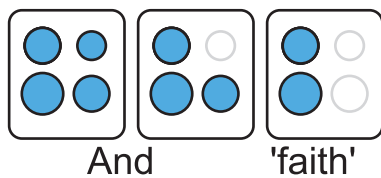

# Let Go Of Faith

for SMULE'S  
iPhone Ocarina

Root: G  
Mode: Ionian

Traditional Hymn  
Arrangement by Manda  
New Lyrics by Manda

Let go of 'faith'  
It's 'truth' we need.  
And 'faith' steps in its way.

From birth to grave  
We must seek truth  
Or live as haunted slaves.

*second verse*

If you claim you know  
You don't learn more  
There is always *more* to know

As we live and love  
And work for peace  
Seeking truth is how we grow