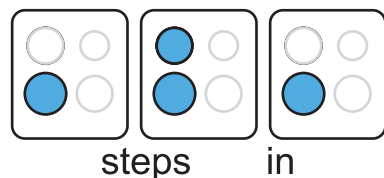

# Let Go Of Faith

for SMULE'S  
iPhone Ocarina

Root: G  
Mode: Ionian

Traditional Hymn  
Arrangement by Manda  
New Lyrics by Manda

Let go of 'faith'  
It's 'truth' we need.  
And 'faith' steps in its way.

From birth to grave  
We must seek truth  
Or live as haunted slaves.

*second verse*

If you claim you know  
You don't learn more  
There is always *more* to know

As we live and love  
And work for peace  
Seeking truth is how we grow