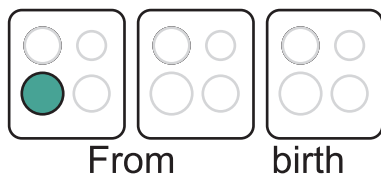

# Let Go Of Faith

for SMULE'S  
iPhone Ocarina

Root: G  
Mode: Ionian

Traditional Hymn  
Arrangement by Manda  
New Lyrics by Manda

Let go of 'faith'  
It's 'truth' we need.  
And 'faith' steps in its way.

From birth to grave  
We must seek truth  
Or live as haunted slaves.

*second verse*

If you claim you know  
You don't learn more  
There is always *more* to know

As we live and love  
And work for peace  
Seeking truth is how we grow