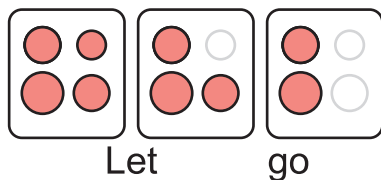

# Let Go Of Faith

for SMULE'S  
iPhone Ocarina

Root: G  
Mode: Ionian

Traditional Hymn  
Arrangement by Manda  
New Lyrics by Manda

Let go of 'faith'  
It's 'truth' we need.  
And 'faith' steps in its way.

From birth to grave  
We must seek truth  
Or live as haunted slaves.

*second verse*

If you claim you know  
You don't learn more  
There is always *more* to know

As we live and love  
And work for peace  
Seeking truth is how we grow