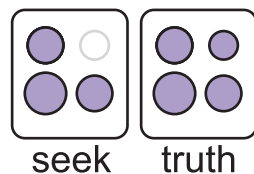

# Let Go Of Faith

for SMULE'S  
iPhone Ocarina

Root: G  
Mode: Ionian

Traditional Hymn  
Arrangement by Manda  
New Lyrics by Manda

Let go of 'faith'  
It's 'truth' we need.  
And 'faith' steps in its way.

From birth to grave  
We must seek truth  
Or live as haunted slaves.

*second verse*

If you claim you know  
You don't learn more  
There is always *more* to know

As we live and love  
And work for peace  
Seeking truth is how we grow