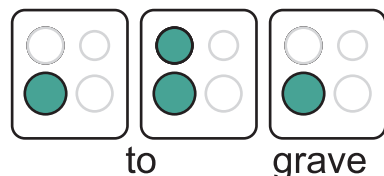

# Let Go Of Faith

for SMULE'S  
iPhone Ocarina

Root: G  
Mode: Ionian

Traditional Hymn  
Arrangement by Manda  
New Lyrics by Manda

Let go of 'faith'  
It's 'truth' we need.  
And 'faith' steps in its way.

From birth to grave  
We must seek truth  
Or live as haunted slaves.

*second verse*

If you claim you know  
You don't learn more  
There is always *more* to know

As we live and love  
And work for peace  
Seeking truth is how we grow