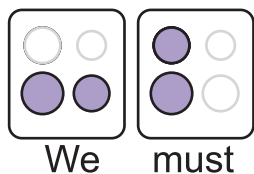

# Let Go Of Faith

for SMULE'S  
iPhone Ocarina

Root: G  
Mode: Ionian

Traditional Hymn  
Arrangement by Manda  
New Lyrics by Manda

Let go of 'faith'  
It's 'truth' we need.  
And 'faith' steps in its way.

From birth to grave  
We must seek truth  
Or live as haunted slaves.

*second verse*

If you claim you know  
You don't learn more  
There is always *more* to know

As we live and love  
And work for peace  
Seeking truth is how we grow